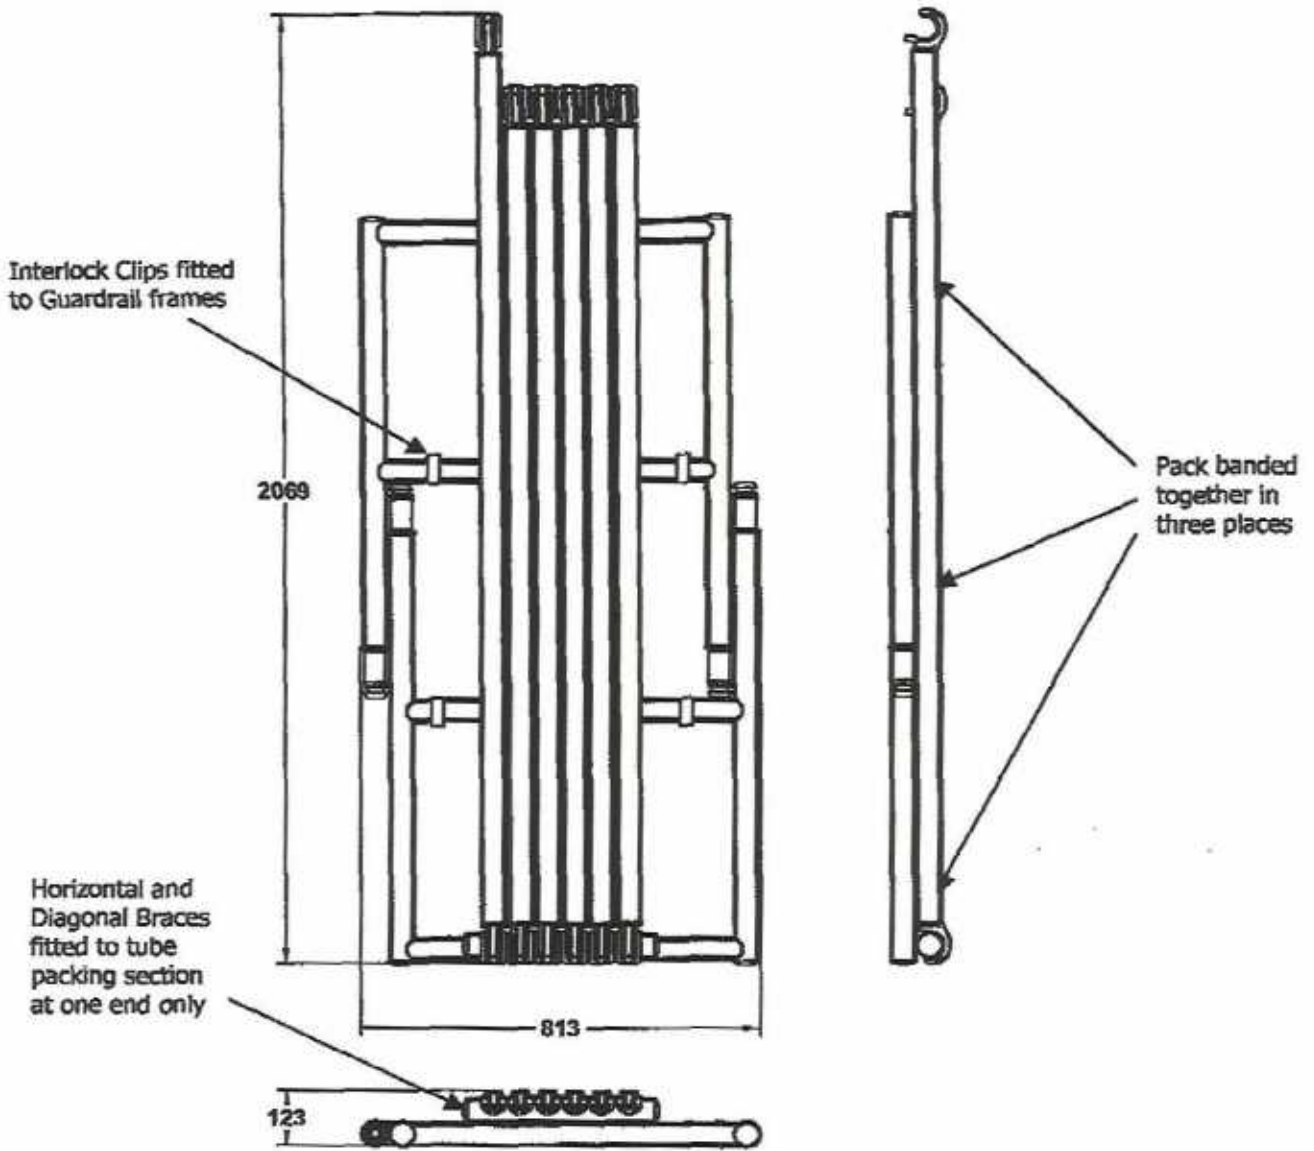

MINI-MAX Guardrail Pack

Contents of Pack:

Component	No. Off	Part no
2 Rung Guardrail Frame	2	000618
Horizontal Braces (red)	5	000621
Diagonal Braces (white)	1	000610
Interlock Clips	4	033603

Weight of Pack: 15.6kg

Packaging required:

- 1 Showcard
- 3 Crimped Bands
- 1 Tube section for braces (380mm long)

MINI-MAX Extension Pack

Contents of Pack:

Component	No. Off	Part no
8 Rung Frame	2	000616
Trapdoor Deck	1	000615
Diagonal Braces (white)	3	000610
Horizontal Braces (Red)	2	000621
Side Toeboards	2	576917
End Toeboards	2	000622
Interlock Clips	4	033603

Weight of Pack: 44.1kg

Packaging required:
 1 Showcard
 3 Crimped Bands
 2 Cardboard Edge Protectors

MINI-MAX Small Stabiliser Pack (SP7)**Contents of Pack:**Component
Small StabiliserNo. Off
2Part no
317513Depth of Pack: 180mm
Weight of Pack: 11.6kg