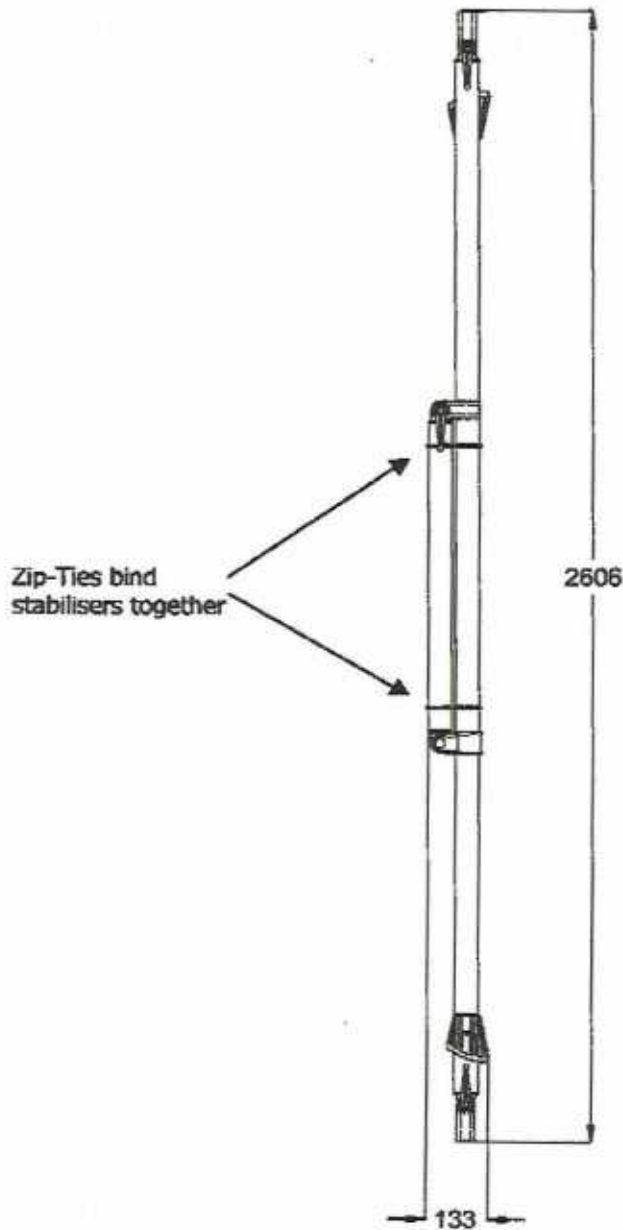

MINI-MAX Guardrail Pack

Contents of Pack:

Component	No. Off	Part no
2 Rung Guardrail Frame	2	000618
Horizontal Braces (red)	5	000621
Diagonal Braces (white)	1	000610
Interlock Clips	4	033603

Weight of Pack: 15.6kg

Packaging required:

- 1 Showcard
- 3 Crimped Bands
- 1 Tube section for braces (380mm long)

MINI-MAX Extension Pack

Contents of Pack:

Component	No. Off	Part no
8 Rung Frame	2	000616
Trapdoor Deck	1	000615
Diagonal Braces (white)	3	000610
Horizontal Braces (Red)	2	000621
Side Toeboards	2	576917
End Toeboards	2	000622
Interlock Clips	4	033603

Weight of Pack: 44.1kg

Packaging required:
 1 Showcard
 3 Crimped Bands
 2 Cardboard Edge Protectors

MINI-MAX Small Stabiliser Pack (SP7)**Contents of Pack:**Component
Small StabiliserNo. Off
2Part no
317513Depth of Pack: 180mm
Weight of Pack: 11.6kg