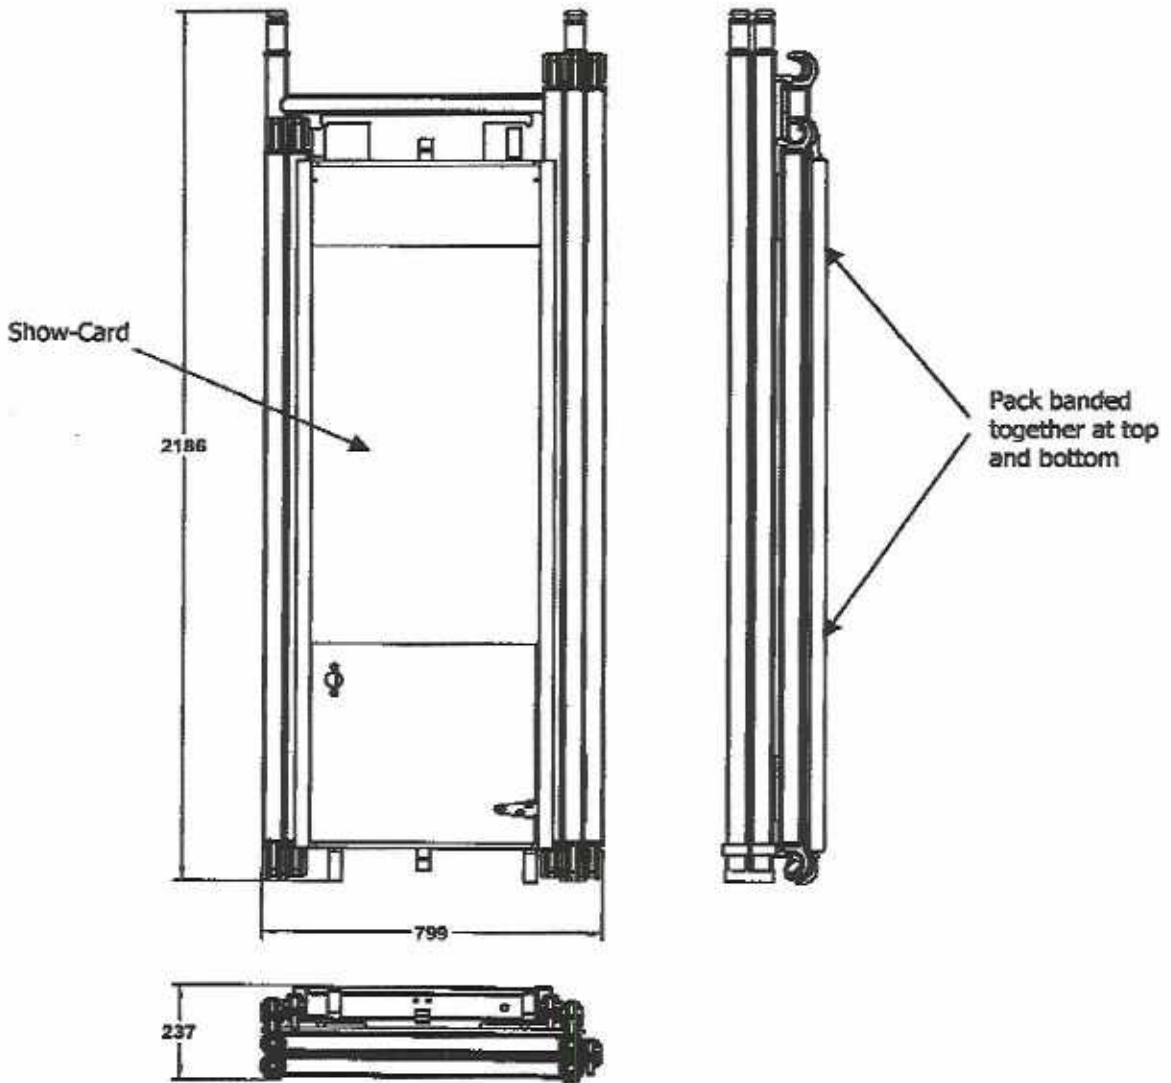

MINI-MAX Guardrail Pack

Contents of Pack:

Component	No. Off	Part no
2 Rung Guardrail Frame	2	000618
Horizontal Braces (red)	5	000621
Diagonal Braces (white)	1	000610
Interlock Clips	4	033603

Weight of Pack: 15.6kg

Packaging required:

- 1 Showcard
- 3 Crimped Bands
- 1 Tube section for braces (380mm long)

MINI-MAX Extension Pack

Contents of Pack:

Component	No. Off	Part no
8 Rung Frame	2	000616
Trapdoor Deck	1	000615
Diagonal Braces (white)	3	000610
Horizontal Braces (Red)	2	000621
Side Toeboards	2	576917
End Toeboards	2	000622
Interlock Clips	4	033603

Weight of Pack: 44.1kg

Packaging required:
 1 Showcard
 3 Crimped Bands
 2 Cardboard Edge Protectors

MINI-MAX Small Stabiliser Pack (SP7)**Contents of Pack:**Component
Small StabiliserNo. Off
2Part no
317513Depth of Pack: 180mm
Weight of Pack: 11.6kg