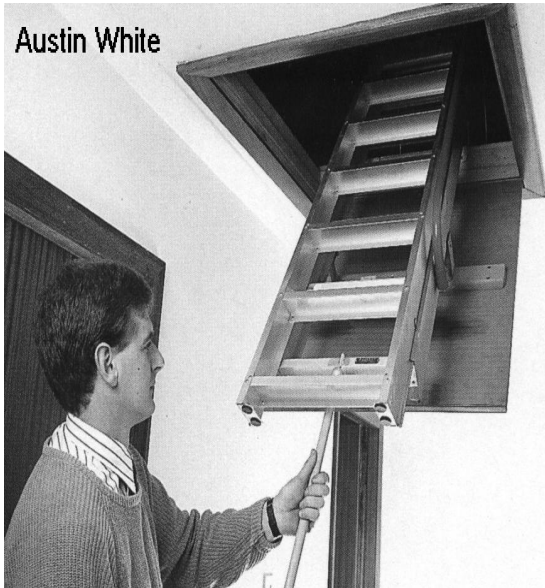

Austin White Ladders

The Professionals Choice

www.loftladders.info

Telephone 0845 310 9672 Fax 0845 310 9673

All our ladders are supplied with hinges and trapdoor catch

A very superior high quality loft ladder.

Wide comfortable treads (330mm * 90mm) spring assisted operation, automatically brings the ladder down with trap door being opened.

Six Models available covering a range of heights up to 3.66m (12'). Supplied with full easy fitting instructions and fitting kit.

Supplied with one handrail as standard. An extra handrail is available if needed for £23.50 including vat.

These loft ladders are supplied with the hinges and trap door catches to convert your existing trap door to open downwards

Model	Floor to Floor MAX	Trap d*w MIN	Clearance V*H	Price	Inc. VAT
AWL1	2.54m 8'4"	736mm 2'5" *558mm 1'10"	737mm*1371mm	£ 206.25	£ 242.34
AWL2	2.82m 9'3"	736mm 2'5" *558mm 1'10"	762mm*1371mm	£ 216.15	£ 253.98
AWL3	3.10m 10'2"	762mm 2'6" *558mm 1'10"	812mm*1630mm	£ 226.05	£ 265.61
AWL4	3.38m 11'1"	850mm 2'10" *558mm 1'10"	914mm*1630mm	£ 240.90	£ 283.06
AWL5	3.66m 12'0"	850mm 2'10" *558mm 1'10"	1245mm*2030mm	£ 260.70	£ 306.32