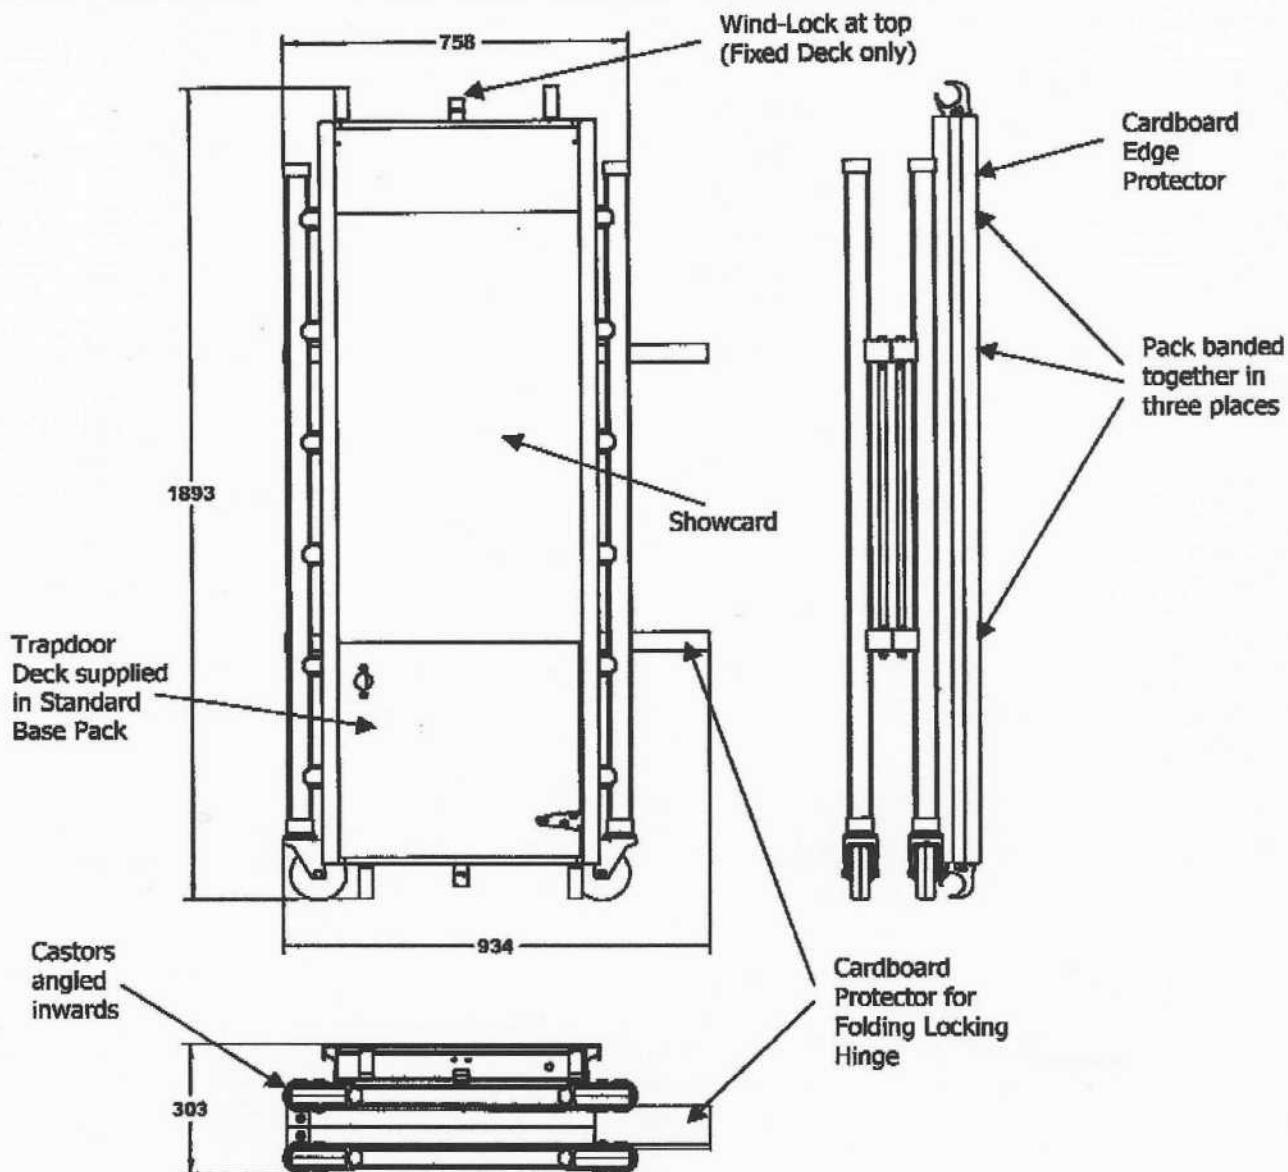

SGB

Packaging

Issue B
Date 06/12/02

Page 11

MINI-MAX Base Pack (Standard & Euro)**Contents of Pack:**

Component	No. Off	Part no
Base Frame Unit	1	000600
1.83m Fixed or Trapdoor Deck	1	000578/000615
Standard Castor	4	000582
Assembly Guide	1	000620

Weight of Standard Pack: 34kg
Weight Of Euro Pack: 33.2kg

Packaging required:

- 1 Showcard (Standard Base Pack only)
- 3 crimped bands
- 4 cardboard corner protectors
- 2 folded cardboard locking hinge bracket protectors